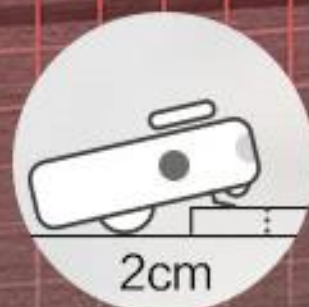

4 anti-drop sensors on the bottom to detect the vacuum cleaner is off the ground, identify steps and other big obstacles.

Special high-throughput design, easy to cross obstacles below 2cm, will not be intercepted by books or toys on the floor.