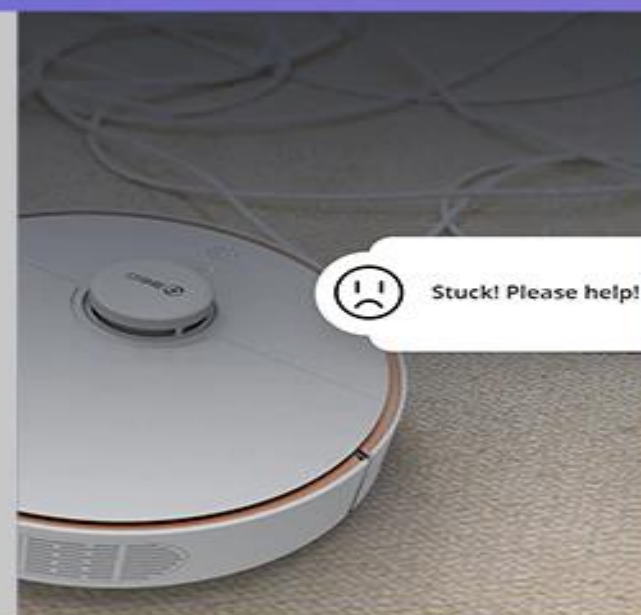

• See •

LDS Lidar + anti-collision sensors, draws accurate maps, go around the furniture go through the curtain.

• Plan •

SLAM algorithm plans cleaning routes to ensure high coverage and high efficiency.

• Decide •

Identifies areas it should keep away from and reminds the user to set off-limit areas.

• Remember •

Automatically continues on with remaining task after recharging.