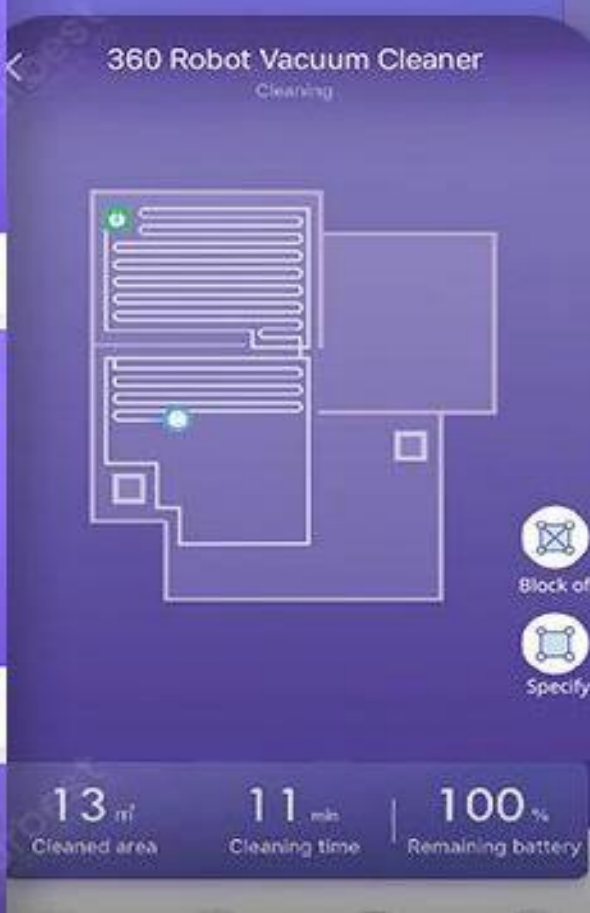

4 anti-drop sensors on the bottom to detect the vacuum cleaner is off the ground, identify steps and other big obstacles.

Special high-throughput design, easy to cross obstacles below 2cm, will not be intercepted by books or toys on the floor.

2cm

ROBERTS

THE POWER OF ONE

Cleaning Floors Has Never Been So Easy

 Multiple maps

 Set cleaning area / off-limit

 Schedule cleaning

 Clean by rooms

800Pa
Quiet

1300Pa
Automatic

2000Pa
Max

Fits the Floor, Identifies Carpets

The self-adjusted main brush allows the vacuum to handle uneven surfaces with more flexibility. When entering carpet areas, the vacuum automatically switches to max mode with 2000Pa suction power for deep cleaning.