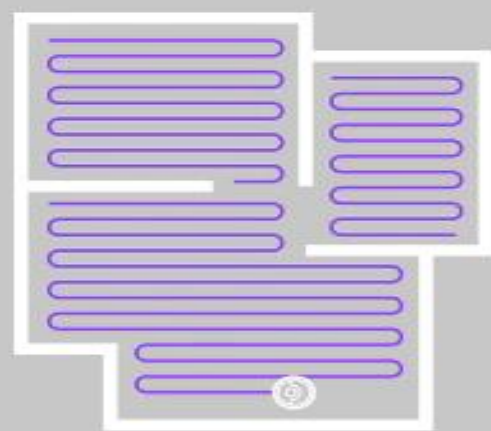

• See •

LDS Lidar + anti-collision sensors, draws accurate maps, go around the furniture go through the curtain.

• Plan •

SLAM algorithm plans cleaning routes to ensure high coverage and high efficiency.

• Decide •

Identifies areas it should keep away from and reminds the user to set off-limit areas.

• Remember •

Automatically continues on with remaining task after recharging.