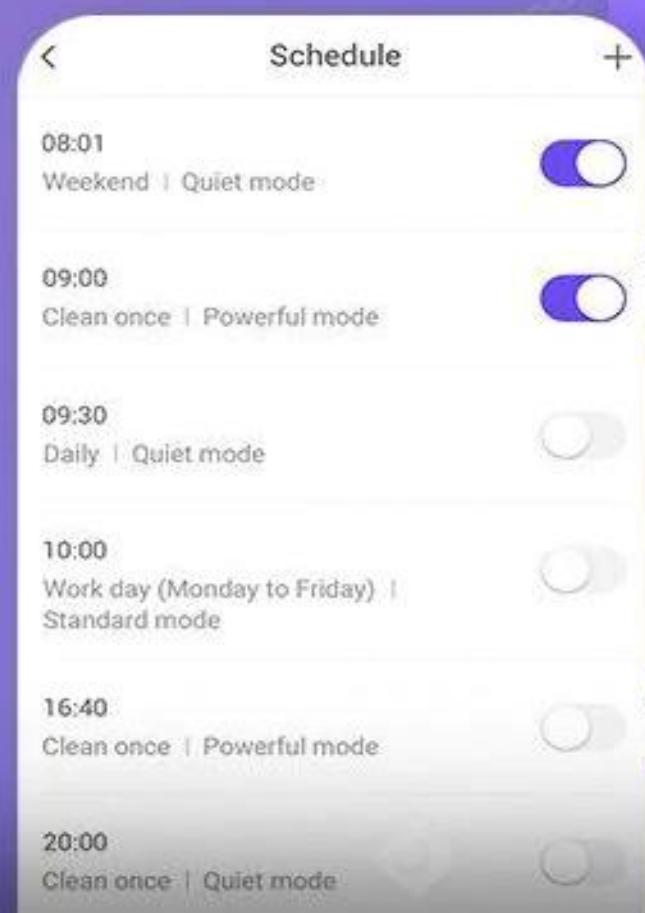

Working

Not working

Smart stop:

Auto stops the water when the vacuum cleaner stops moving, NO water stains.

Mopping off-limit:

Now you can set mopping off-limit area on App, NO wet carpet.

Climb Over Small Obstacles, Avoiding Big Ones

4 anti-drop sensors on the bottom to detect the vacuum cleaner is off the ground, identify steps and other big obstacles.

Special high-throughput design, easy to cross obstacles below 2cm, will not be intercepted by books or toys on the floor.

2cm

ROBERTS

THE POWER OF ONE

Cleaning Floors Has Never Been So Easy

 Multiple maps

 Set cleaning area / off-limit

 Schedule cleaning

 Clean by rooms