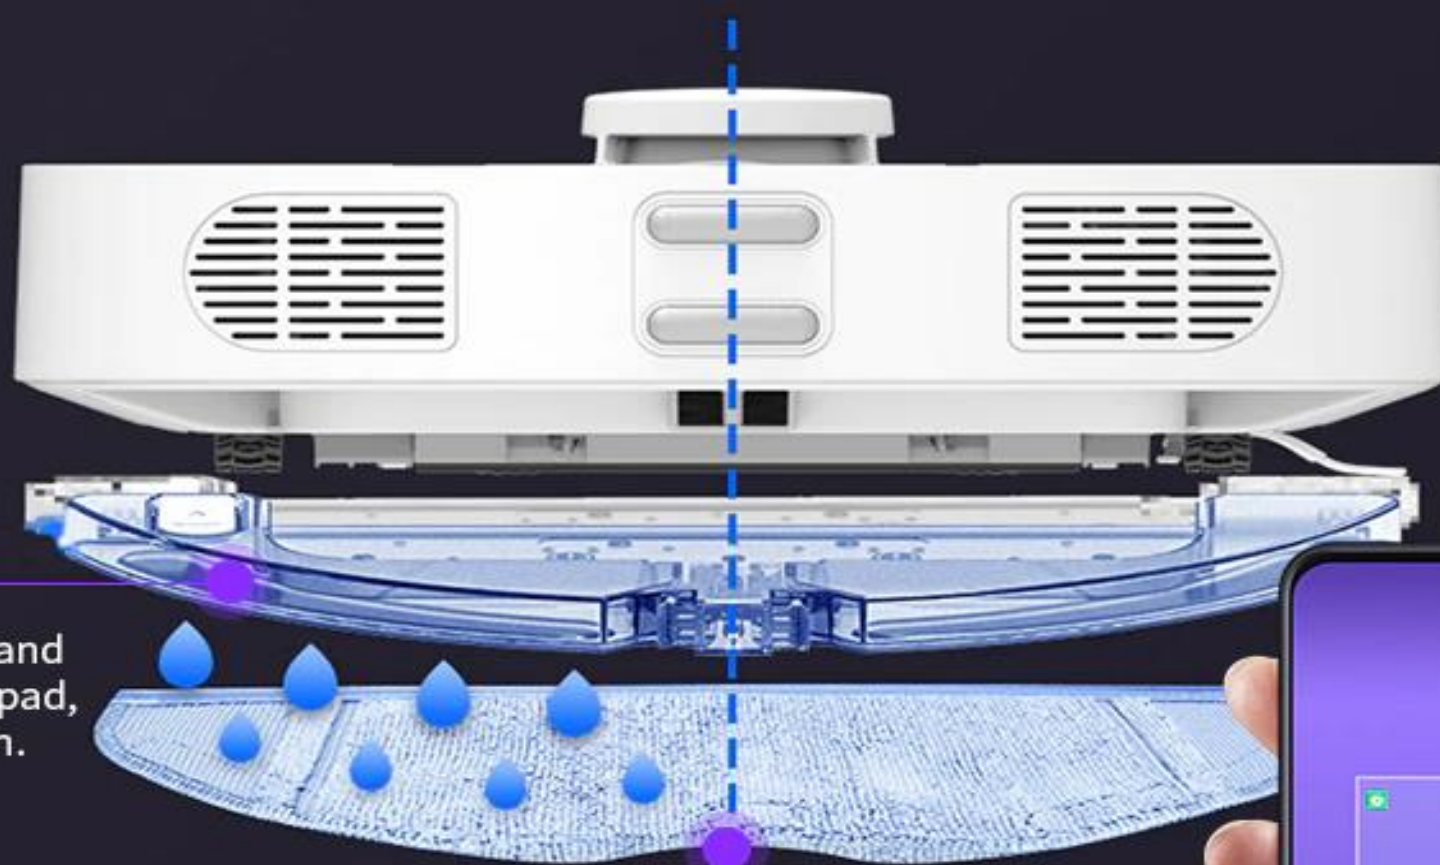

360 S7 LASER VACCUM ROBOT

Well Safe Robot tech

360 Robot Vacuum Cleaner S7

Enjoy A Home Made Effortlessly Clean

Off-limit Area
Setting Remind

2000Pa
Powerful Suction

Sweeping
and Mopping

Smart
Identify Room

Install the tank

Auto switches to mopping mode

Remove the tank

Auto switches to sweeping mode

Smarter & Better Mopping Function

150ml tank:

Water seeps out slowly and evenly on the mopping pad, NO repeatedly pad wash.

Working

Not working

Smart stop:

Auto stops the water when the vacuum cleaner stops moving, NO water stains.

Mopping off-limit:

Now you can set mopping off-limit area on App, NO wet carpet.

Climb Over Small Obstacles, Avoiding Big Ones

4 anti-drop sensors on the bottom to detect the vacuum cleaner is off the ground, identify steps and other big obstacles.

Special high-throughput design, easy to cross obstacles below 2cm, will not be intercepted by books or toys on the floor.